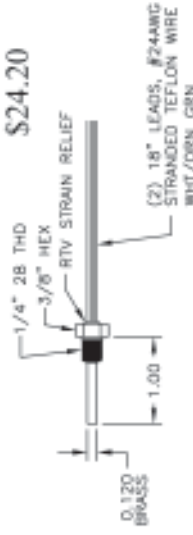

MODEL TS165 THERMISTOR SENSOR PROBES

Thermistor is a generic term describing a semiconductor device that exhibits an electrical conductivity that is highly sensitive to temperature. These devices may be either positive temperature coefficient (PTC) or negative temperature coefficient (NTC) with respect to their resistance characteristics with temperature.

See reverse side for mechanical configuration and dimension

Thermistor Specifications:

Base Resistance at 25°C: 231.5K W

Interchangeable Tolerance: ±1.0°C over a 100°C to 200°C temperature range
±1.5°C over 25°C to 250°C temperature range

TS165-32
\$18.95

TS165-7
\$32.00

TS165-64
\$19.95

TS165-76
\$18.95

TS165-81
\$25.95

TS165-138
\$27.75

TS165-154
\$24.20

TS165-176
\$19.95

TS165-188
\$21.00