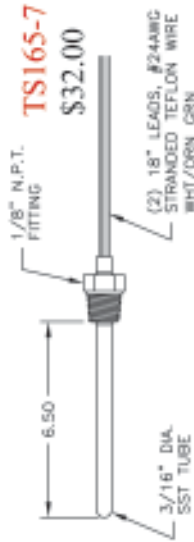

MODEL TS165 THERMISTOR SENSOR PROBES

Thermistor is a generic term describing a semiconductor device that exhibits an electrical conductivity that is highly sensitive to temperature. These devices may be either positive temperature coefficient (PTC) or negative temperature coefficient (NTC) with respect to their resistance characteristics with temperature.

See reverse side for mechanical configuration and dimension

Thermistor Specifications:

Base Resistance at 25°C: 231.5K W

Interchangeable Tolerance: ±1.0°C over a 100°C to 200°C temperature range
±1.5°C over 25°C to 250°C temperature range

TS165-32
\$18.95

TS165-7
\$32.00

TS165-64
\$19.95

TS165-76
\$18.95

TS165-81
\$25.95

TS165-138
\$27.75

TS165-154
\$24.20

TS165-176
\$19.95

TS165-188
\$21.00