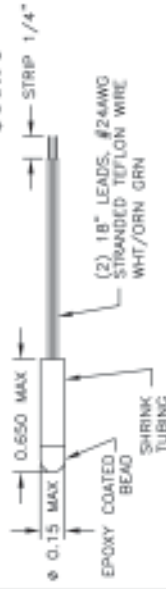

MODEL TS165 THERMISTOR SENSOR PROBES

Thermistor is a generic term describing a semiconductor device that exhibits an electrical conductivity that is highly sensitive to temperature. These devices may be either positive temperature coefficient (PTC) or negative temperature coefficient (NTC) with respect to their resistance characteristics with temperature.

Oven Industries' Model TS165 thermistor sensors have an NTC type resistance versus temperature characteristic. In addition, they have a matched resistance versus temperature curve and are interchangeable from one thermistor to another per the specified tolerance.

See reverse side for mechanical configuration and dimension

Thermistor Specifications:

Base Resistance at 25°C: 231.5K W

Interchangeable Tolerance: ±1.0°C over a 100°C to 200°C temperature range
±1.5°C over 25°C to 250°C temperature range

TS165-32
\$18.95

TS165-7
\$32.00

TS165-64
\$19.95

TS165-76
\$18.95

TS165-81
\$25.95

TS165-138
\$27.75

TS165-154
\$24.20

TS165-176
\$19.95