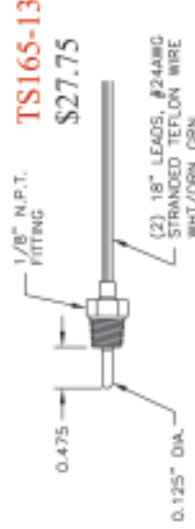

MODEL TS165 THERMISTOR SENSOR PROBES

Thermistor is a generic term describing a semiconductor device that exhibits an electrical conductivity that is highly sensitive to temperature. These devices may be either positive temperature coefficient (PTC) or negative temperature coefficient (NTC) with respect to their resistance characteristics with temperature.

See reverse side for mechanical configuration and dimension

Thermistor Specifications:

Base Resistance at 25°C: 231.5K W

Interchangeable Tolerance: ±1.0°C over a 100°C to 200°C temperature range
±1.5°C over 25°C to 250°C temperature range

TS165-32
\$18.95

TS165-7
\$32.00

TS165-64
\$19.95

TS165-76
\$18.95

TS165-81
\$25.95

TS165-138
\$27.75

TS165-154
\$24.20

TS165-176
\$19.95

TS165-188
\$21.00